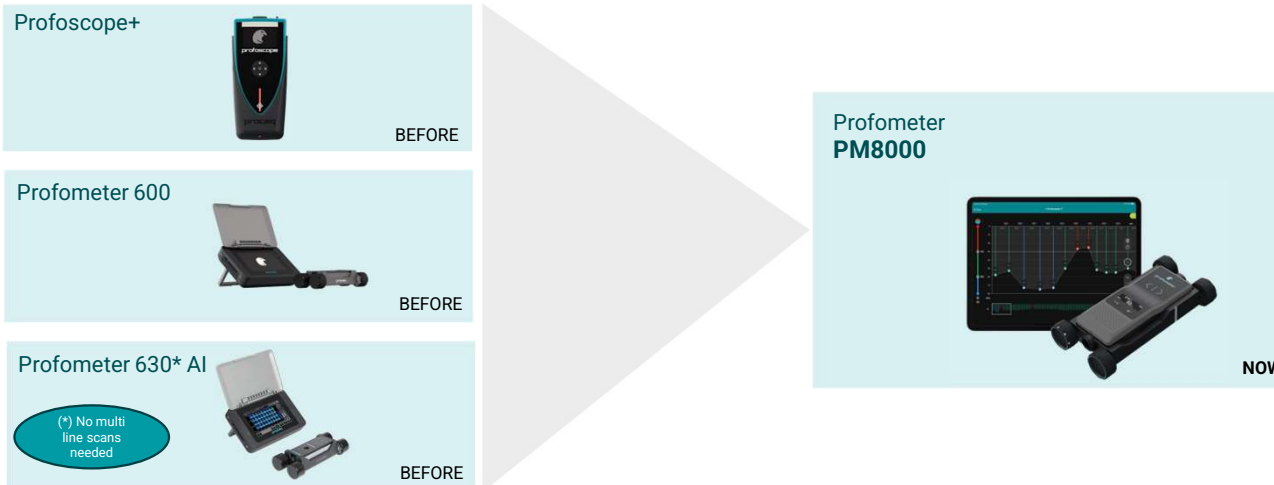

Profometer PM8000 Family

Profoscope+, PM600 & PM630* AI successors

SPOT

Rebar location, Find the safe spot to drill, Check minimum cover, Estimate diameter, Detect metal

- Statistics on spot measurements
- Provide additional info such as pictures, geolocation

SCAN

Durability & structural resistance assessment, Large quality control

- Line scanning concrete cover, rebar spacing & diameter values, Statistics
- Provide additional info such as pictures, geolocation