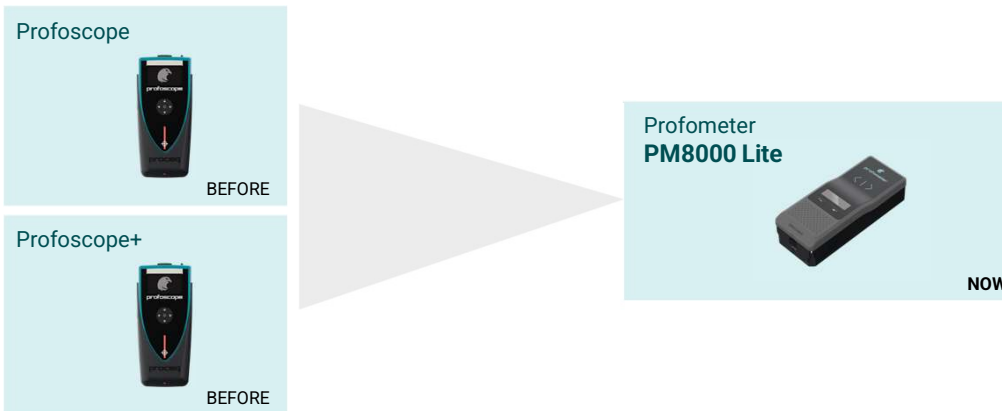

Profometer PM8000 Family

Profoscope successor

SPOT

- Rebar location, Find the safe spot to drill, Check minimum cover, Estimate diameter, Detect metal
- Statistics on spot measurements
- Provide additional info such as pictures, geolocation

Profometer PM8000 Family

Profoscope+, PM600 & PM630* AI successors

SPOT

Rebar location, Find the safe spot to drill, Check minimum cover, Estimate diameter, Detect metal

- Statistics on spot measurements
- Provide additional info such as pictures, geolocation